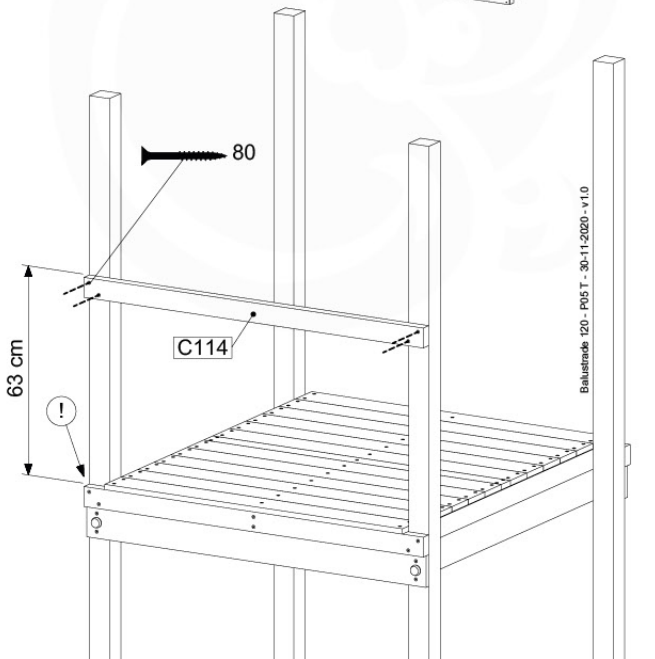

06 Balustrade (2x)

BL04

	PartNo	PartName	QTY.
Hardware Pack	002_220	Gap Point Screw T25 - 5x45	24
	002_223	Gap Point Screw T25 - 5x80	4
Timber	C114	Beam 1140 mm	1
	D65	Board 650 mm	6

Balustrade 120 - P03 T - 30-11-2020 - v1.0

06-1