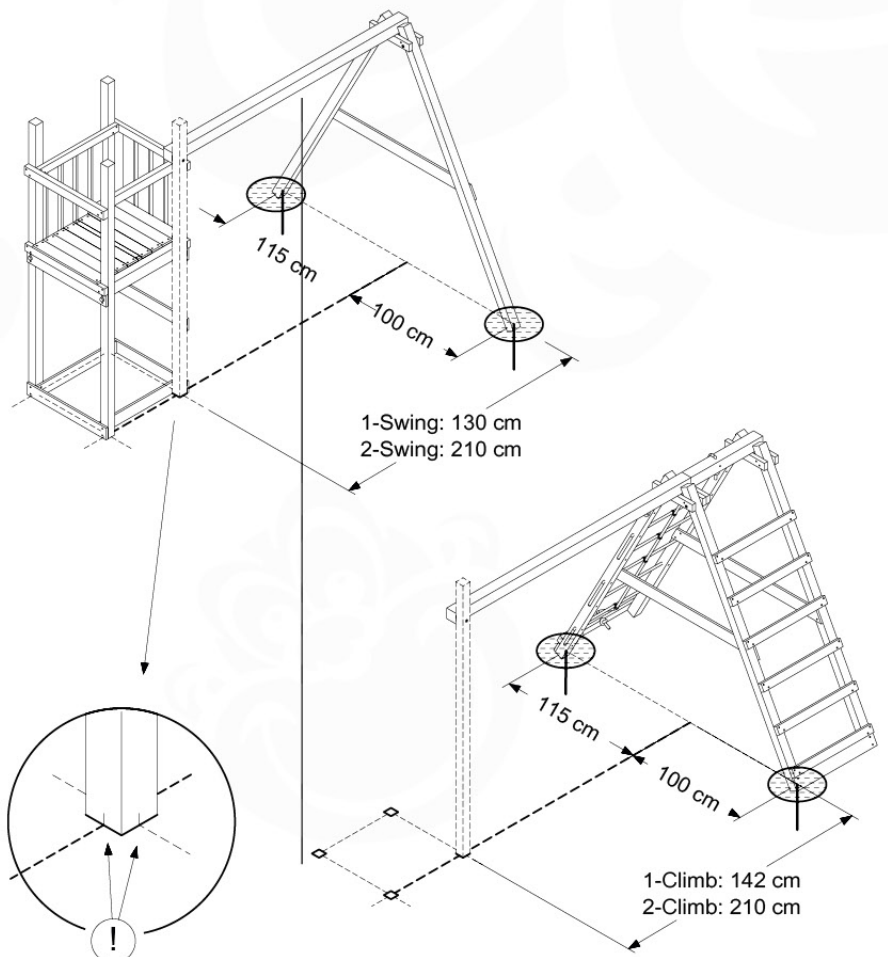

03-2

Foundation Plan - P06 - 27-11-2020 - v3

04 Base Tower

BT11

	PartNo	PartName	QTY.
Hardware Pack	001_406	Stealth Screw 8x45	10
	002_220	Gap Point Screw T25 - 5x45	118
	002_223	Gap Point Screw T25 - 5x80	20
Other	007_001	Ground-anchor	2
Hardware Pack	022_31x	bpc-base version 3	8
	022_84x	bpc cover	8
Timber	A240	Post 70x70 L2400	4
	C114	Beam 1140 mm	5
	D100	Board 1000 mm	11-14
	D114	Board 1140 mm	12