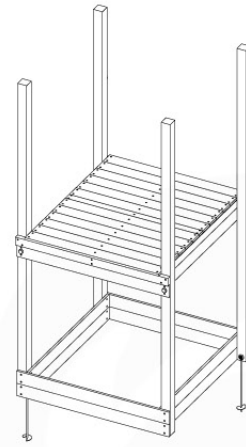

+

12

1-Swing frame / 2-Swing frame
457_101
457_102

+

12

1-Climb frame / 2-Climb frame
457_105
457_106

12 Ground Anchors

GA05

Parts:
Hardware Package Tower →

Ground Anchors 120 - P02 - 27-11-2020 - v1

12-1

12-2

40 L / 80 kg

24h

13 Accessories

AC01