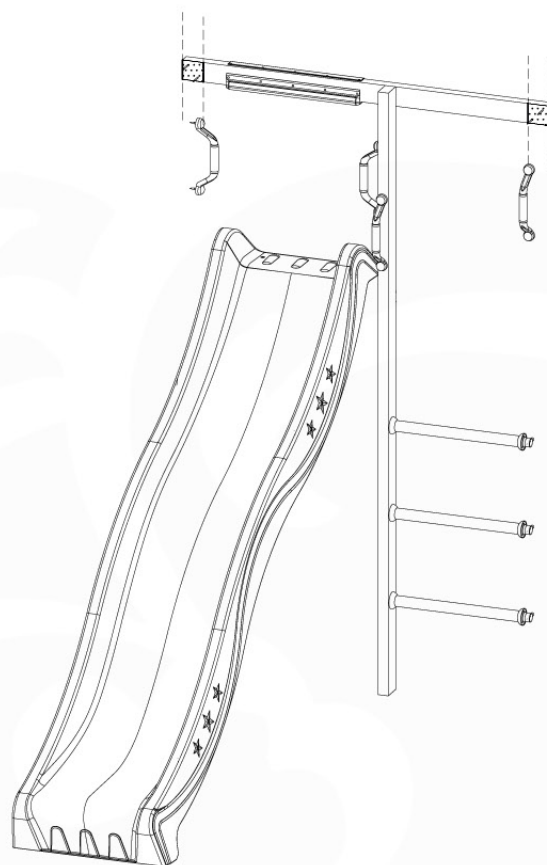

09 Slide & Ladder

SL14

	PartNo	PartName	QTY.
Hardware Pack	000_101	Nail Pan Head	10
	002_220	Gap Point Screw T25 - 5x45	10
	002_223	Gap Point Screw T25 - 5x80	8
	002_308	Gap Point Screw T25 - 5x20	2
Other	005_03x	Ladder Rung Y/B/G/R	3
	022_835	Rung Cap	6
	120_102	Handgrip set (complete 2x)	2
	123_200	Bumperpad	1
	324_xxx	Wavy Star Slide XL 2200 mm	1
Timber	C114	Beam 1140 mm	1
	C186	Beam 1860 mm	1