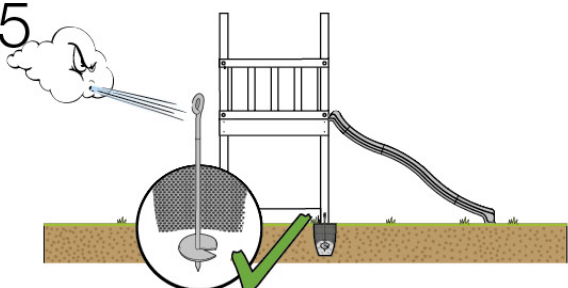

02 Safe Playground

02-1

02-2

02-3

02-4

02-5