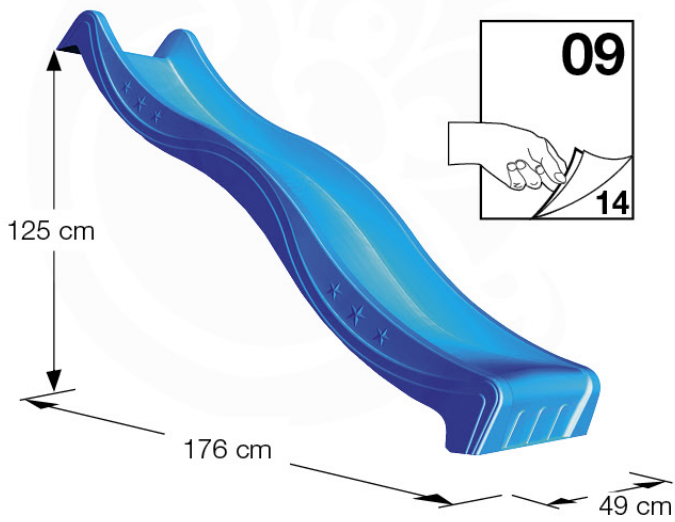

08 Add-on

Wavy Star Slide XL

- 324_100 Yellow
- 324_200 Blue
- 324_300 Green
- 324_400 Red
- 324_500 Fuchsia
- 324_600 Dark Green