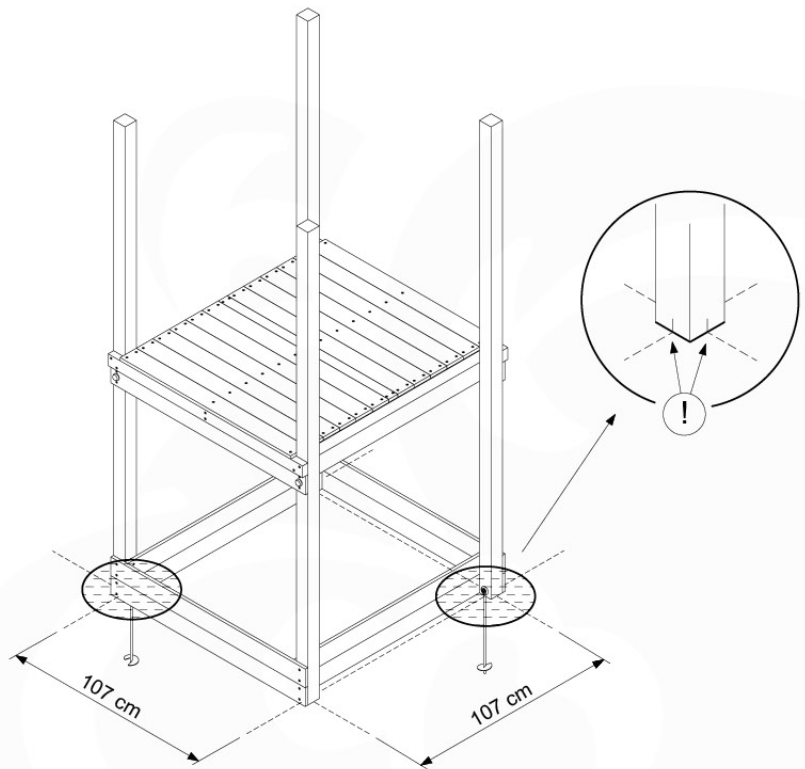

03-2

Foundation Plan - P06 - 27-11-2020 - v3

04 Base Tower

BT11

	PartNo	PartName	QTY.
Hardware Pack	001_406	Stealth Screw 8x45	10
	002_220	Gap Point Screw T25 - 5x45	118
	002_223	Gap Point Screw T25 - 5x80	20
Other	007_001	Ground-anchor	2
Hardware Pack	022_31x	bpc-base version 3	8
	022_84x	bpc cover	8
Timber	A240	Post 70x70 L2400	4
	C114	Beam 1140 mm	5
	D100	Board 1000 mm	11-14
	D114	Board 1140 mm	12