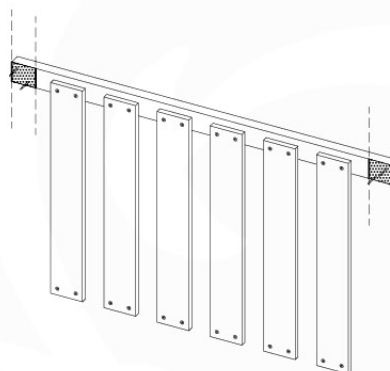

03-2

Foundation Plan - P06 - 27-11-2020 - v3

04 Base Tower

BT11

	PartNo	PartName	QTY.
Hardware Pack	001_406	Stealth Screw 8x45	10
	002_220	Gap Point Screw T25 - 5x45	118
	002_223	Gap Point Screw T25 - 5x80	20
Other	007_001	Ground-anchor	2
Hardware Pack	022_31x	bpc-base version 3	8
	022_84x	bpc cover	8
Timber	A240	Post 70x70 L2400	4
	C114	Beam 1140 mm	5
	D100	Board 1000 mm	11-14
	D114	Board 1140 mm	12

Base Tower NL - P06 - BT11 - 30-11-2020 - v3.0

04-1

04-2

04-3

04-4

05 Balustrade (1x)

BL03

	PartNo	PartName	QTY.
Hardware Pack	002_220	Gap Point Screw T25 - 5x45	24
	002_223	Gap Point Screw T25 - 5x80	4
Timber	C114	Beam 1140 mm	1
	D65	Board 650 mm	6