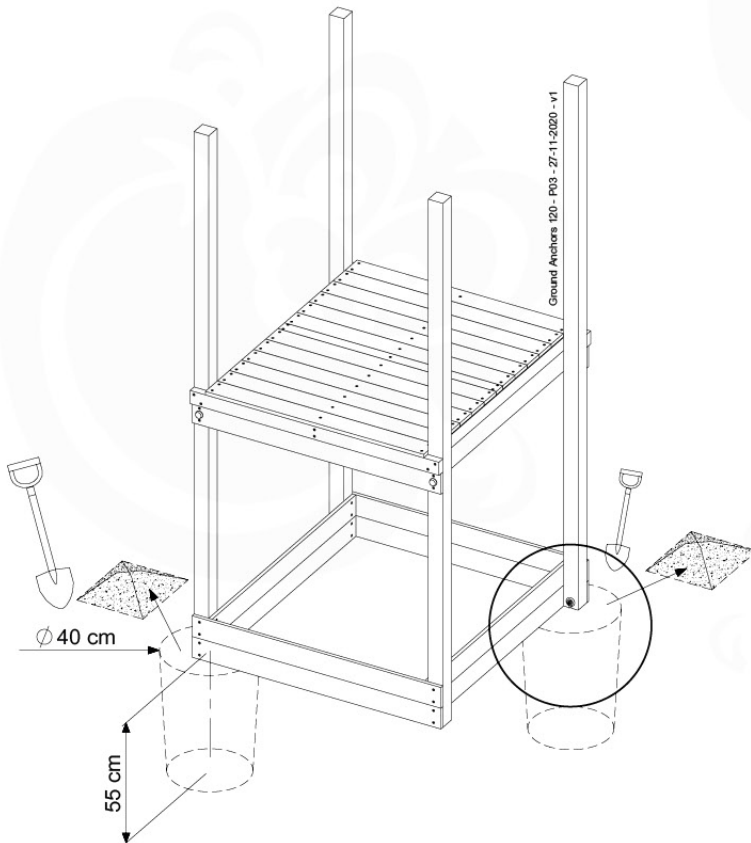

+

12

1-Swing frame / 2-Swing frame
457_101
457_102

+

12

1-Climb frame / 2-Climb frame
457_105
457_106

12 Ground Anchors

GA05

Parts:
Hardware Package Tower →

Ground Anchors 120 - P02 - 27-11-2020 - v1

12-1

12-2

40 L / 80 kg

24h

13 Accessories

AC01