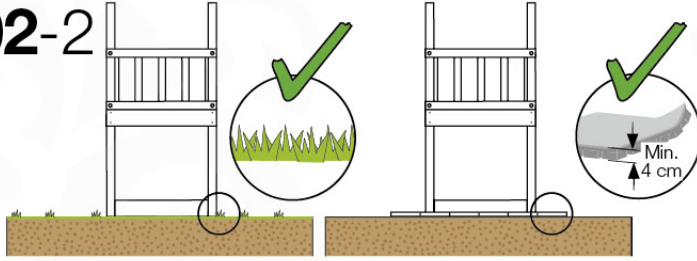

02 Safe Playground

02-1

02-2

02-3

02-4

02-5