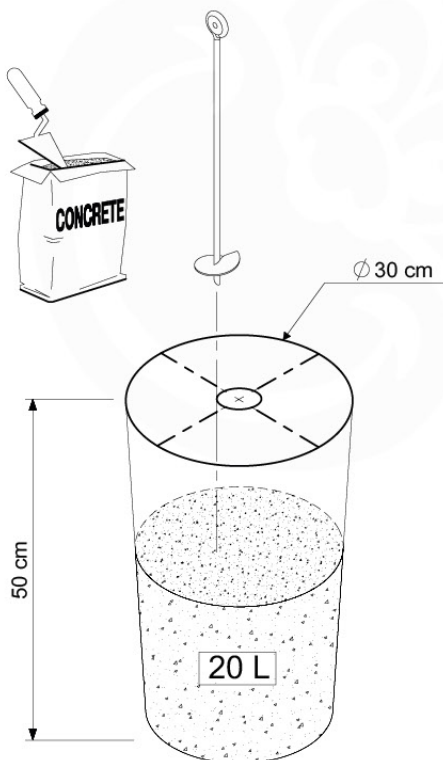

03-2

Foundation Plan - P06 - 27-11-2020 - v3

04 Base Tower

BT11

	PartNo	PartName	QTY.
Hardware Pack	001_406	Stealth Screw 8x45	10
	002_220	Gap Point Screw T25 - 5x45	118
	002_223	Gap Point Screw T25 - 5x80	20
Other	007_001	Ground-anchor	2
Hardware Pack	022_31x	bpc-base version 3	8
	022_84x	bpc cover	8
Timber	A240	Post 70x70 L2400	4
	C114	Beam 1140 mm	5
	D100	Board 1000 mm	11-14
	D114	Board 1140 mm	12