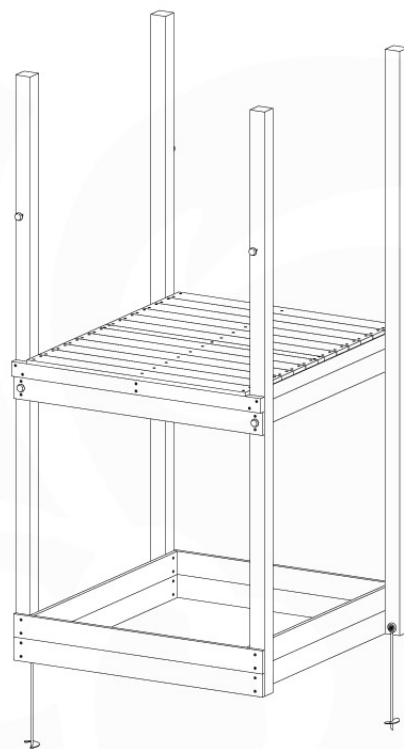

03-2

Foundation Plan - P06 - 27-11-2020 - v3

04 Base Tower

BT11

	PartNo	PartName	QTY.
Hardware Pack	001_406	Stealth Screw 8x45	10
	002_220	Gap Point Screw T25 - 5x45	118
	002_223	Gap Point Screw T25 - 5x80	20
Other	007_001	Ground-anchor	2
Hardware Pack	022_31x	bpc-base version 3	8
	022_84x	bpc cover	8
Timber	A240	Post 70x70 L2400	4
	C114	Beam 1140 mm	5
	D100	Board 1000 mm	11-14
	D114	Board 1140 mm	12

Base Tower NL - P06 - BT11 - 30-11-2020 - v3.0

04-1

04-2

04-3

04-4

05 Balustrade (1x)

BL03

	PartNo	PartName	QTY.
Hardware Pack	002_220	Gap Point Screw T25 - 5x45	24
	002_223	Gap Point Screw T25 - 5x80	4
Timber	C114	Beam 1140 mm	1
	D65	Board 650 mm	6

Balustrade 120 - P04 U - 30-11-2020 - v1.0

05-1

06 Balustrade (2x)

BL04

	PartNo	PartName	QTY.
Hardware Pack	002_220	Gap Point Screw T25 - 5x45	24
	002_223	Gap Point Screw T25 - 5x80	4
Timber	C114	Beam 1140 mm	1
	D65	Board 650 mm	6