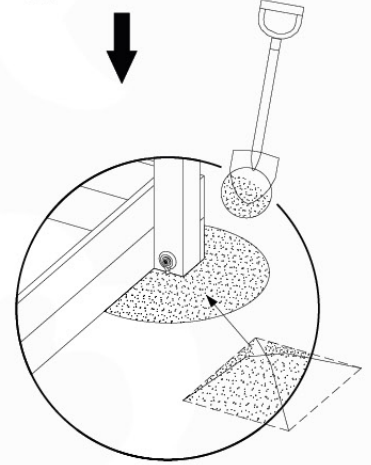

Parts:
Hardware Package Tower →

Ground Anchors 120 - P02 - 27-11-2020 - v1

12-1

12-2

40 L / 80 kg

24h

13 Accessories

AC01

	PartNo	PartName	QTY.
Hardware Pack	001_406	Stealth Screw 8x45	1
	002_041	Dome head screw 4.5 x 20 mm	3
	002_042	Dome head screw 3.5 x 13mm	4
	002_219	Gap Point Screw T25 - 5x30	2
	022_84x	bpc cover	1
Other	022_300	Steering Wheel	1
	022_800	Rail P/T 105	1
	022_910	Sandpad	1
	103_901	Logo ID Plate	1
	104_107	Tool Set Climbing Units	1
	120_024	Tower Flag	1
	122_302	Telescope	1