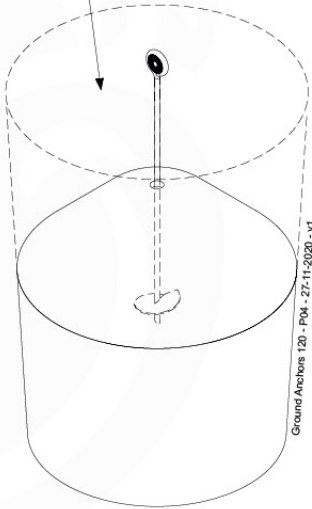

Parts:
Hardware Package Tower →

Ground Anchors 120 - P02 - 27-11-2020 - v1

12-1

12-2

40 L / 80 kg

24h

13 Accessories

AC01