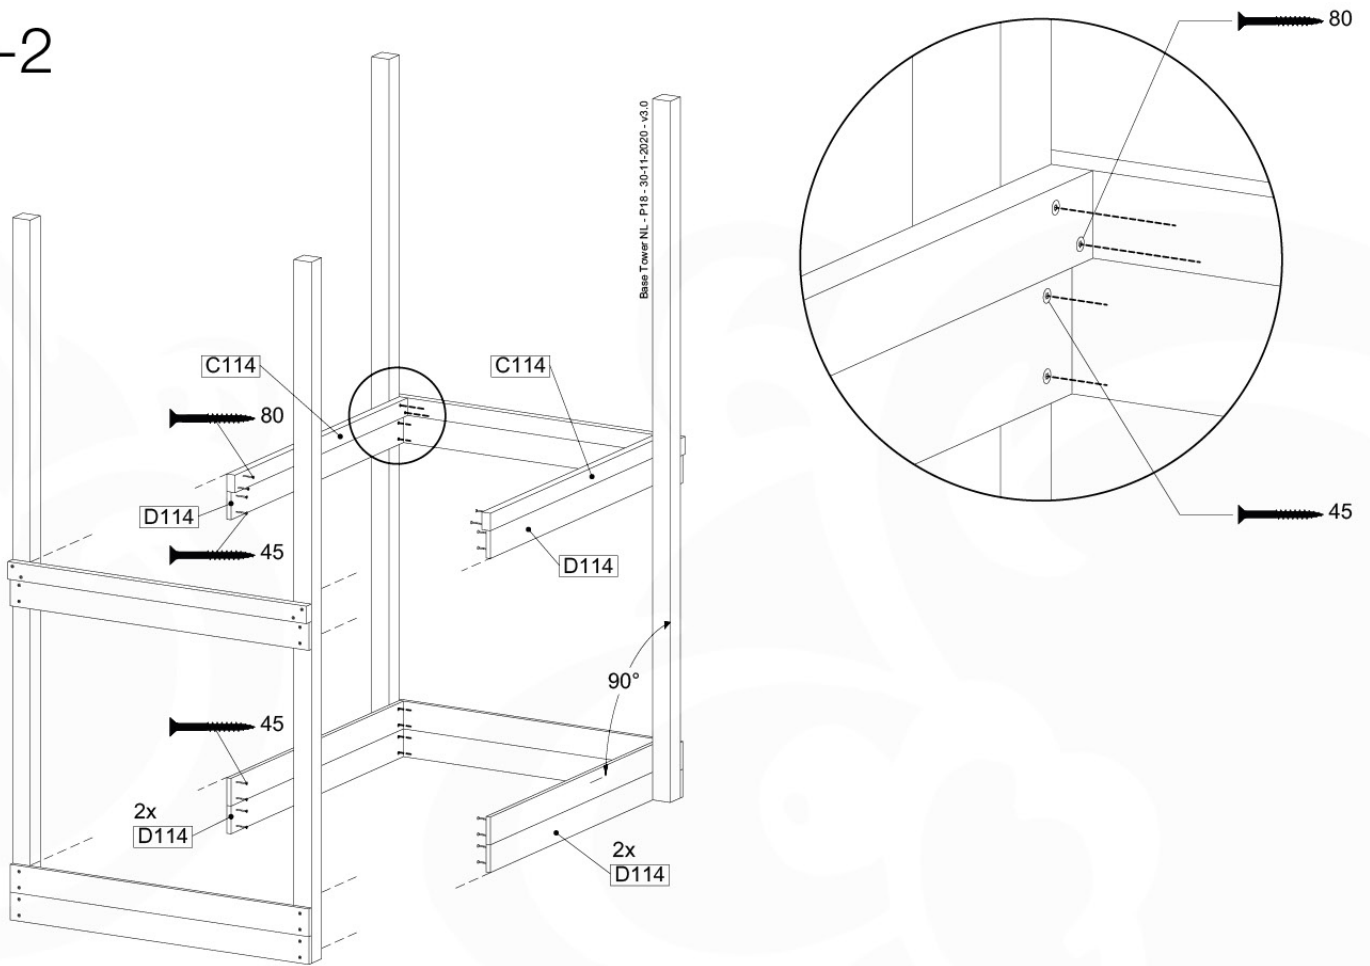

03-2

Foundation Plan - P06 - 27-11-2020 - v3

04 Base Tower

BT11

	PartNo	PartName	QTY.
Hardware Pack	001_406	Stealth Screw 8x45	10
	002_220	Gap Point Screw T25 - 5x45	118
	002_223	Gap Point Screw T25 - 5x80	20
Other	007_001	Ground-anchor	2
Hardware Pack	022_31x	bpc-base version 3	8
	022_84x	bpc cover	8
Timber	A240	Post 70x70 L2400	4
	C114	Beam 1140 mm	5
	D100	Board 1000 mm	11-14
	D114	Board 1140 mm	12

Base Tower NL - P06 - BT11 - 30-11-2020 - v3.0

04-1

04-2

04-3

04-4

05 Balustrade (1x)

BL03

	PartNo	PartName	QTY.
Hardware Pack	002_220	Gap Point Screw T25 - 5x45	24
	002_223	Gap Point Screw T25 - 5x80	4
Timber	C114	Beam 1140 mm	1
	D65	Board 650 mm	6