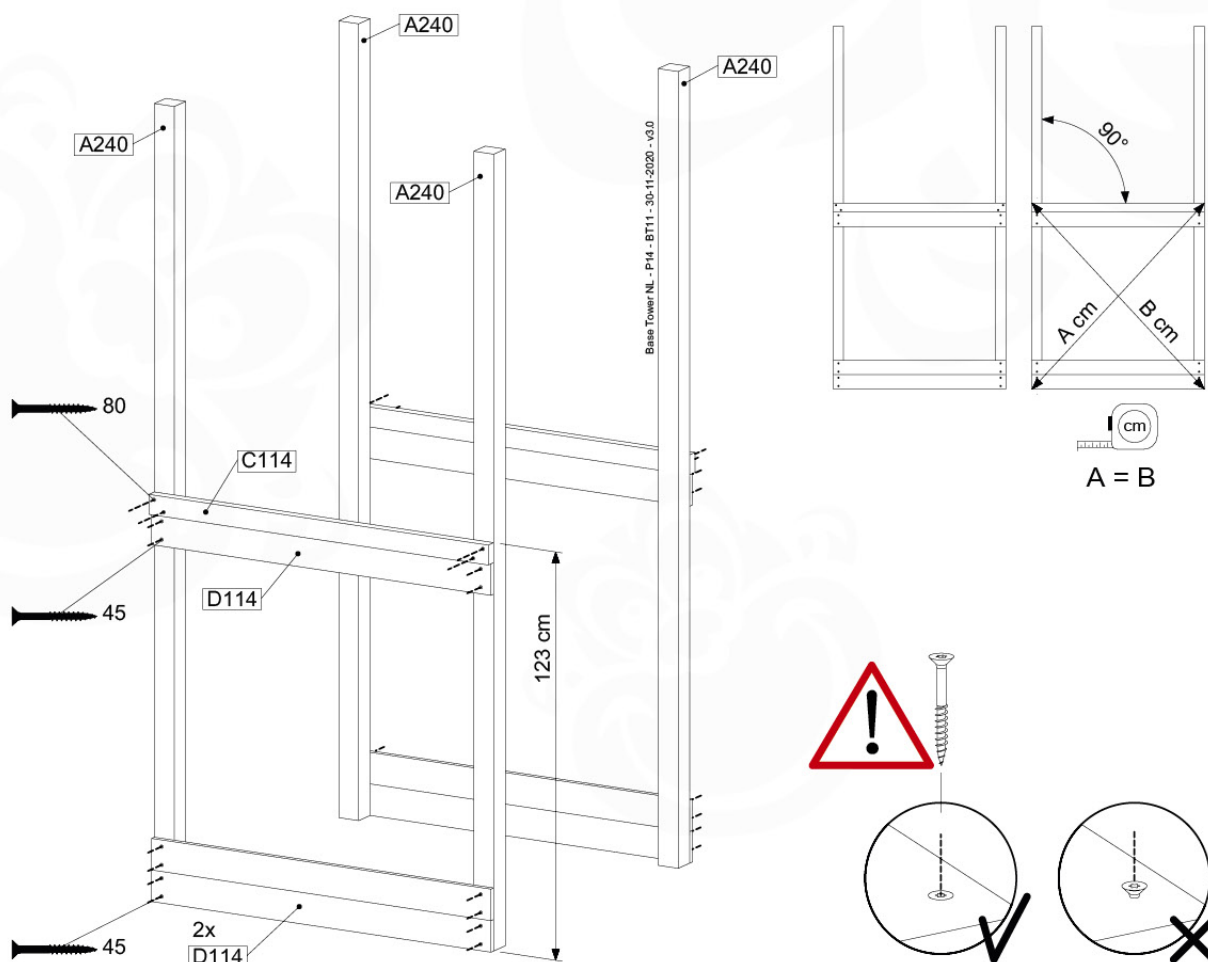

04 Base Tower

BT11

	PartNo	PartName	QTY.
Hardware Pack	001_406	Stealth Screw 8x45	10
	002_220	Gap Point Screw T25 - 5x45	118
	002_223	Gap Point Screw T25 - 5x80	20
Other	007_001	Ground-anchor	2
Hardware Pack	022_31x	bpc-base version 3	8
	022_84x	bpc cover	8
Timber	A240	Post 70x70 L2400	4
	C114	Beam 1140 mm	5
	D100	Board 1000 mm	11-14
	D114	Board 1140 mm	12

Base Tower NL - P06 - BT11 - 30-11-2020 - v3.0

04-1