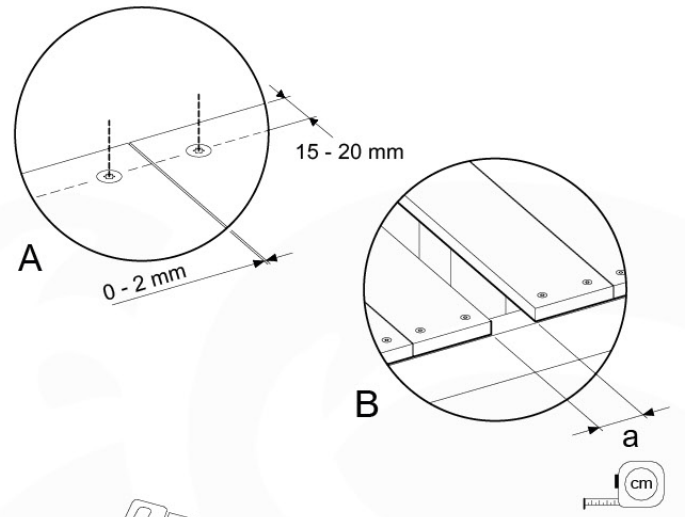

Base Tower NL - P06 - BT11 - 30-11-2020 - v3.0

04-1

04-2

04-3

04-4

05 Balustrade (1x)

BL03

	PartNo	PartName	QTY.
Hardware Pack	002_220	Gap Point Screw T25 - 5x45	24
	002_223	Gap Point Screw T25 - 5x80	4
Timber	C114	Beam 1140 mm	1
	D65	Board 650 mm	6