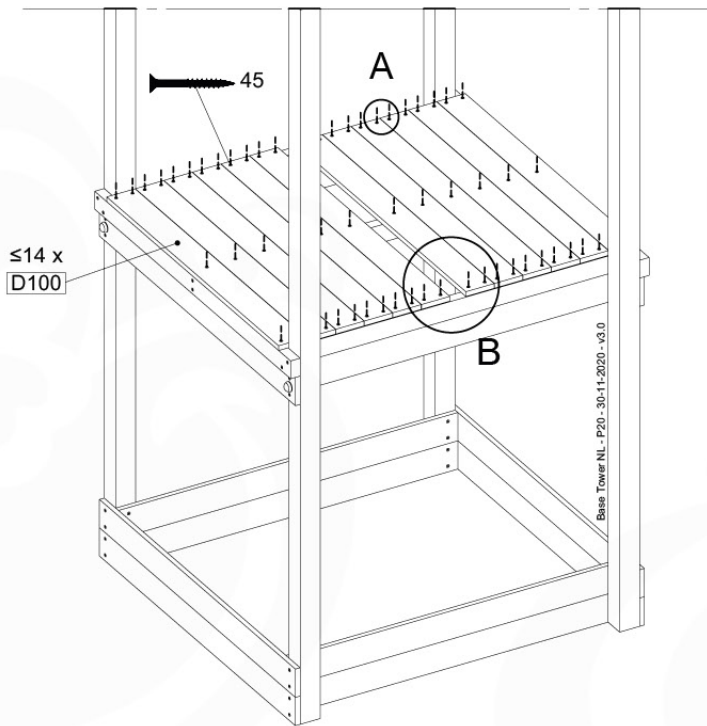

03-2

Foundation Plan - P06 - 27-11-2020 - v3

04 Base Tower

BT11

	PartNo	PartName	QTY.
Hardware Pack	001_406	Stealth Screw 8x45	10
	002_220	Gap Point Screw T25 - 5x45	118
	002_223	Gap Point Screw T25 - 5x80	20
Other	007_001	Ground-anchor	2
Hardware Pack	022_31x	bpc-base version 3	8
	022_84x	bpc cover	8
Timber	A240	Post 70x70 L2400	4
	C114	Beam 1140 mm	5
	D100	Board 1000 mm	11-14
	D114	Board 1140 mm	12

Base Tower NL - P06 - BT11 - 30-11-2020 - v3.0

04-1

04-2

04-3

04-4

05 Balustrade (1x)

BL03

	PartNo	PartName	QTY.
Hardware Pack	002_220	Gap Point Screw T25 - 5x45	24
	002_223	Gap Point Screw T25 - 5x80	4
Timber	C114	Beam 1140 mm	1
	D65	Board 650 mm	6