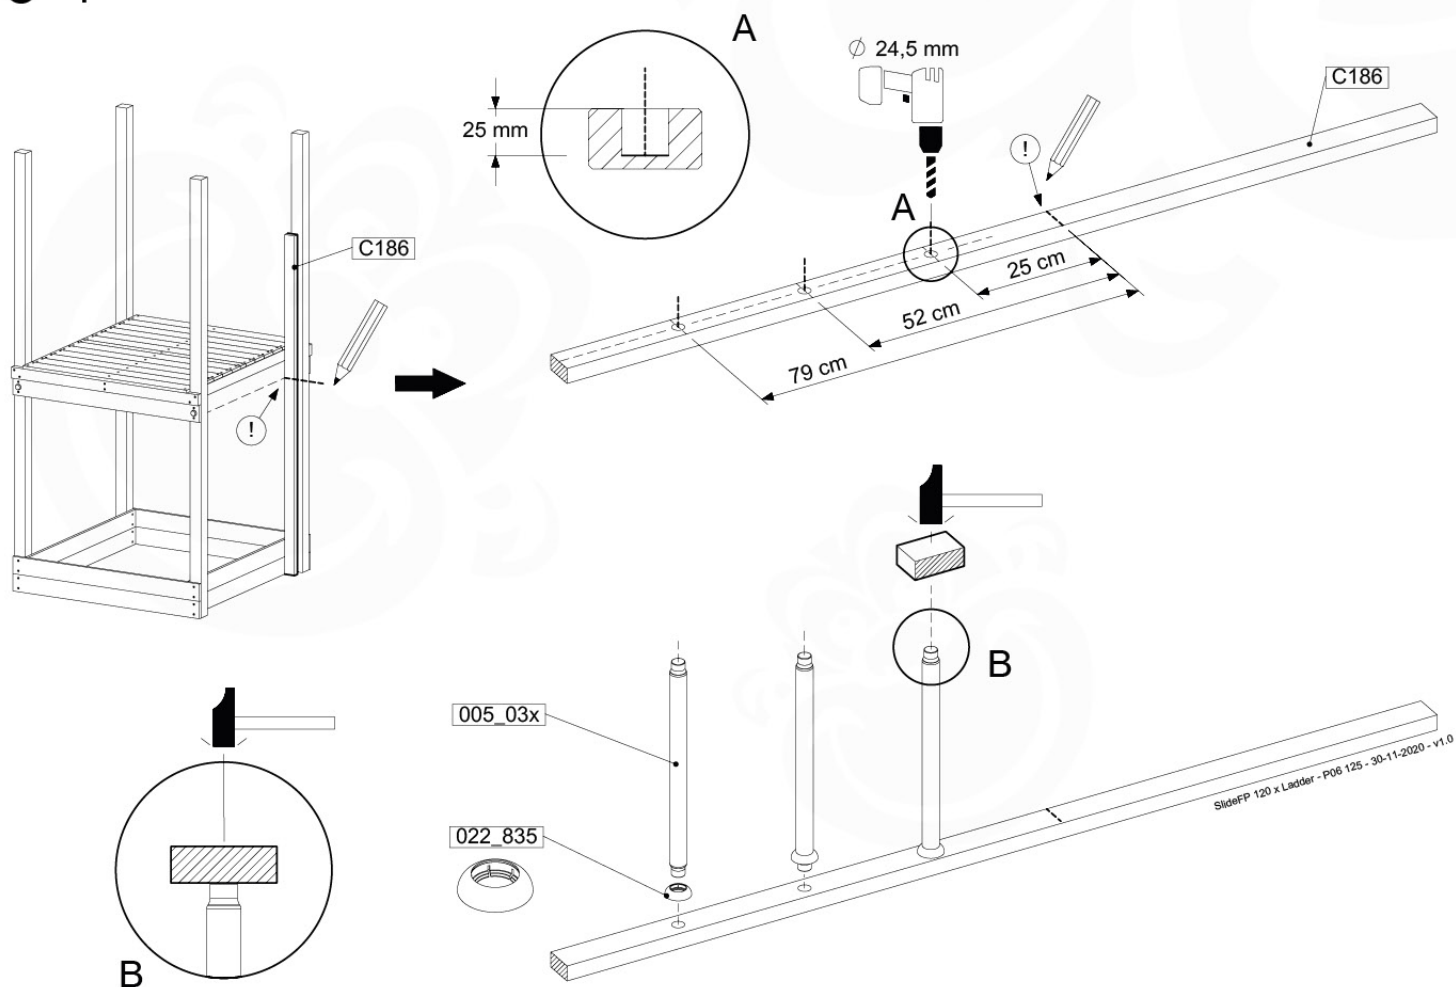

09 Slide & Ladder

SL14

	PartNo	PartName	QTY.
Hardware Pack	000_101	Nail Pan Head	10
	002_220	Gap Point Screw T25 - 5x45	10
	002_223	Gap Point Screw T25 - 5x80	8
	002_308	Gap Point Screw T25 - 5x20	2
Other	005_03x	Ladder Rung Y/B/G/R	3
	022_835	Rung Cap	6
	120_102	Handgrip set (complete 2x)	2
	123_200	Bumperpad	1
	324_xxx	Wavy Star Slide XL 2200 mm	1
Timber	C114	Beam 1140 mm	1
	C186	Beam 1860 mm	1

09-1