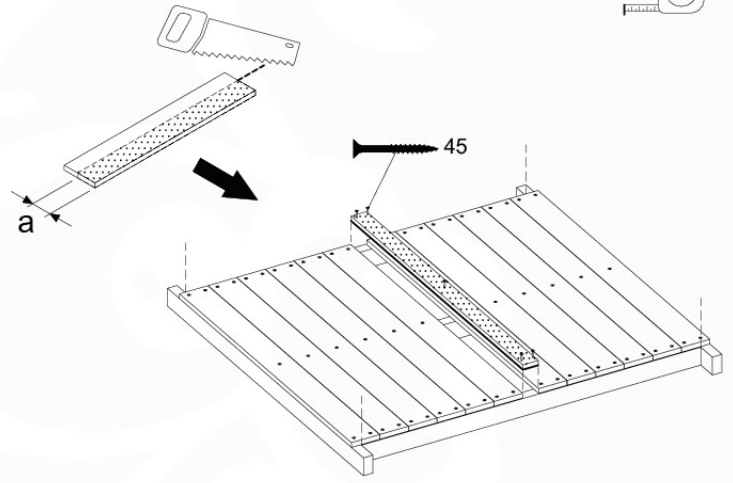

03-2

Foundation Plan - P06 - 27-11-2020 - v3

04 Base Tower

BT11

	PartNo	PartName	QTY.
Hardware Pack	001_406	Stealth Screw 8x45	10
	002_220	Gap Point Screw T25 - 5x45	118
	002_223	Gap Point Screw T25 - 5x80	20
Other	007_001	Ground-anchor	2
Hardware Pack	022_31x	bpc-base version 3	8
	022_84x	bpc cover	8
Timber	A240	Post 70x70 L2400	4
	C114	Beam 1140 mm	5
	D100	Board 1000 mm	11-14
	D114	Board 1140 mm	12

Base Tower NL - P06 - BT11 - 30-11-2020 - v3.0

04-1

04-2

04-3

04-4

05 Balustrade (1x)

BL03

	PartNo	PartName	QTY.
Hardware Pack	002_220	Gap Point Screw T25 - 5x45	24
	002_223	Gap Point Screw T25 - 5x80	4
Timber	C114	Beam 1140 mm	1
	D65	Board 650 mm	6