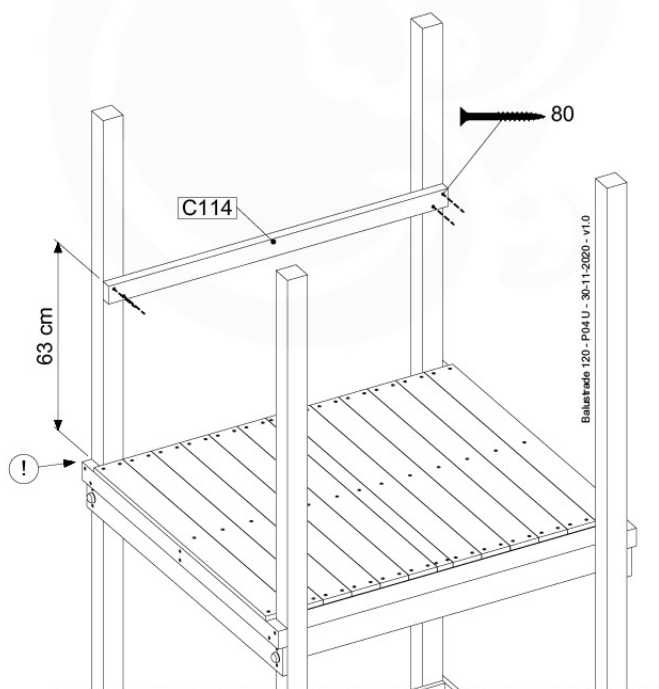

03-2

Foundation Plan - P06 - 27-11-2020 - v3

04 Base Tower

BT11

	PartNo	PartName	QTY.
Hardware Pack	001_406	Stealth Screw 8x45	10
	002_220	Gap Point Screw T25 - 5x45	118
	002_223	Gap Point Screw T25 - 5x80	20
Other	007_001	Ground-anchor	2
Hardware Pack	022_31x	bpc-base version 3	8
	022_84x	bpc cover	8
Timber	A240	Post 70x70 L2400	4
	C114	Beam 1140 mm	5
	D100	Board 1000 mm	11-14
	D114	Board 1140 mm	12

Base Tower NL - P06 - BT11 - 30-11-2020 - v3.0

04-1

04-2

04-3

04-4

05 Balustrade (1x)

BL03

	PartNo	PartName	QTY.
Hardware Pack	002_220	Gap Point Screw T25 - 5x45	24
	002_223	Gap Point Screw T25 - 5x80	4
Timber	C114	Beam 1140 mm	1
	D65	Board 650 mm	6

Balustrade 120 - P04 U - 30-11-2020 - v1.0

05-1

06 Balustrade (2x)

BL04

	PartNo	PartName	QTY.
Hardware Pack	002_220	Gap Point Screw T25 - 5x45	24
	002_223	Gap Point Screw T25 - 5x80	4
Timber	C114	Beam 1140 mm	1
	D65	Board 650 mm	6