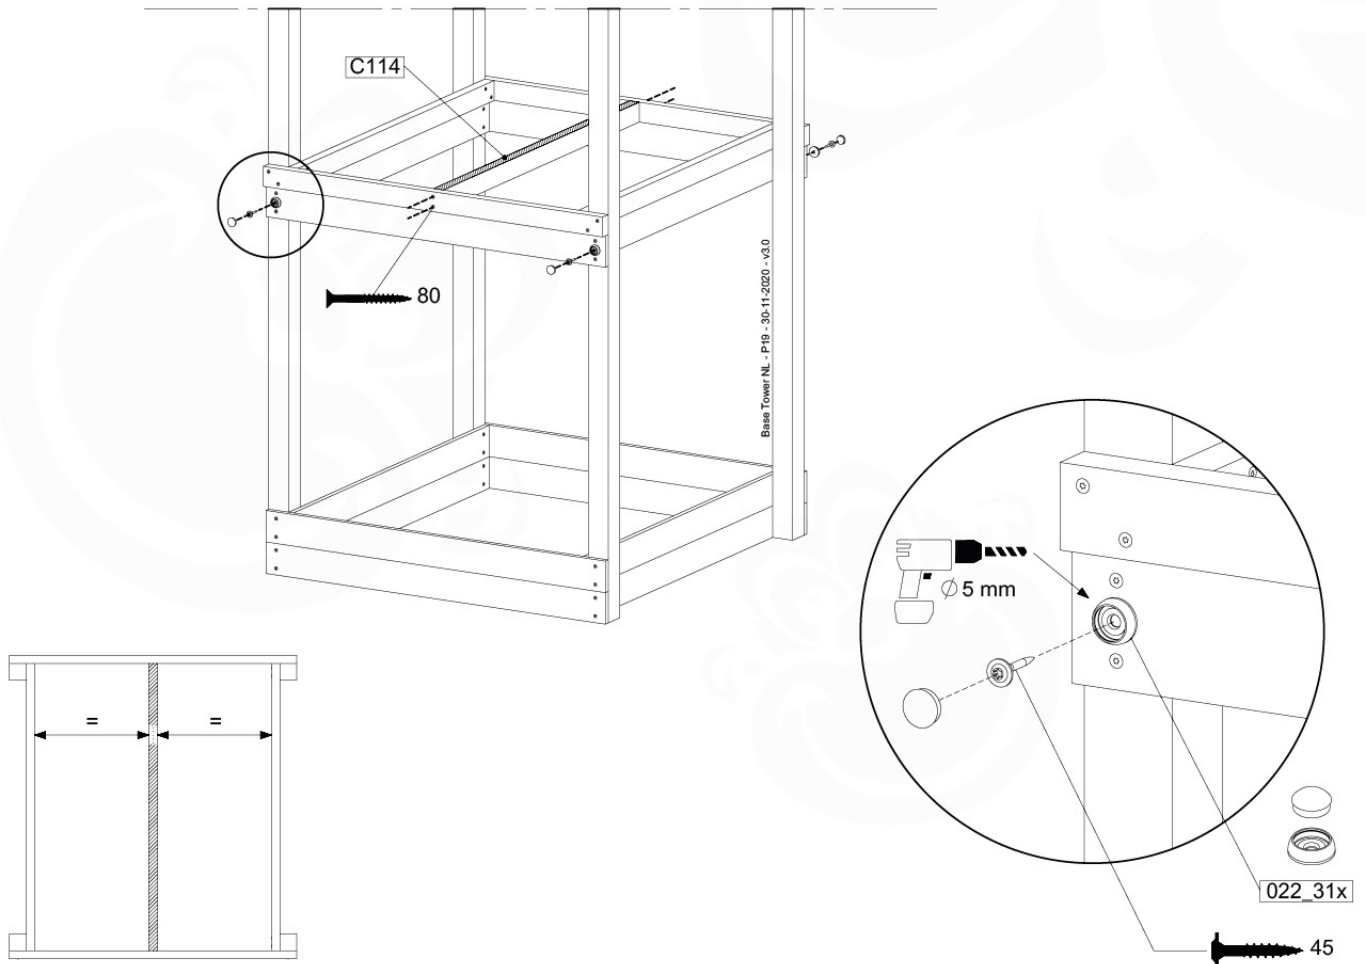

03-2

Foundation Plan - P06 - 27-11-2020 - v3

04 Base Tower

BT11

	PartNo	PartName	QTY.
Hardware Pack	001_406	Stealth Screw 8x45	10
	002_220	Gap Point Screw T25 - 5x45	118
	002_223	Gap Point Screw T25 - 5x80	20
Other	007_001	Ground-anchor	2
Hardware Pack	022_31x	bpc-base version 3	8
	022_84x	bpc cover	8
Timber	A240	Post 70x70 L2400	4
	C114	Beam 1140 mm	5
	D100	Board 1000 mm	11-14
	D114	Board 1140 mm	12

Base Tower NL - P06 - BT11 - 30-11-2020 - v3.0

04-1

04-2

04-3

04-4

05 Balustrade (1x)

BL03

	PartNo	PartName	QTY.
Hardware Pack	002_220	Gap Point Screw T25 - 5x45	24
	002_223	Gap Point Screw T25 - 5x80	4
Timber	C114	Beam 1140 mm	1
	D65	Board 650 mm	6

Balustrade 120 - P04 U - 30-11-2020 - v1.0

05-1

06 Balustrade (2x)

BL04

	PartNo	PartName	QTY.
Hardware Pack	002_220	Gap Point Screw T25 - 5x45	24
	002_223	Gap Point Screw T25 - 5x80	4
Timber	C114	Beam 1140 mm	1
	D65	Board 650 mm	6