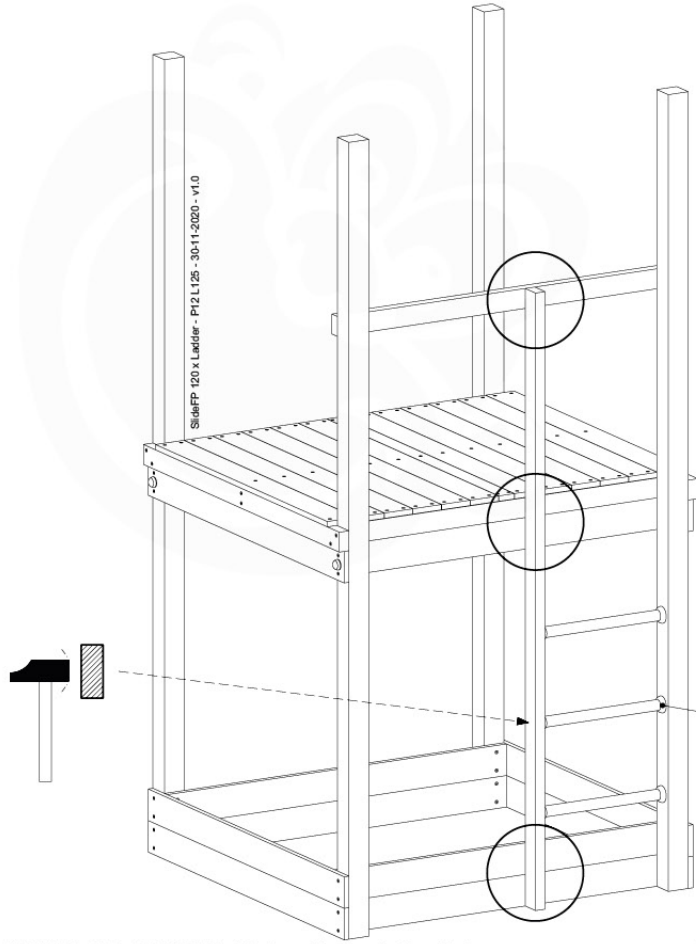

SlideFP 120 x Ladder - P30 FPL125 - 30-11-2020 - v1.0

10-1

10-2

10-3

3 x
022_835

10-4

11 Swing Frame / Climb Frame

12

+

12

1-Swing frame / 2-Swing frame
457_101
457_102

+

12

1-Climb frame / 2-Climb frame
457_105
457_106

12 Ground Anchors

GA05