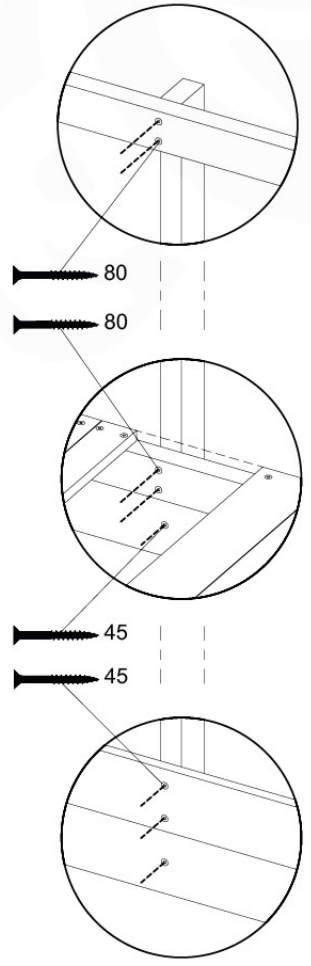

SlideFP 120 x Ladder - P30 FPL125 - 30-11-2020 - v1.0

10-1

10-2

10-3

3 x
022_835

10-4

11 Swing Frame / Climb Frame

12