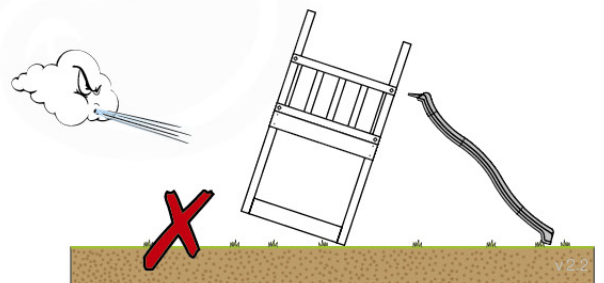

02 Safe Playground

02-1

02-2

02-3

02-4

02-5