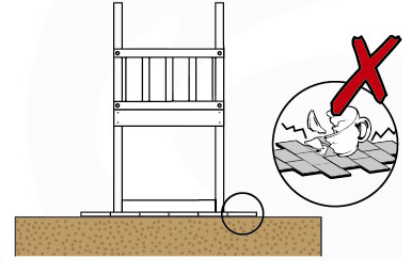

02 Safe Playground

02-1

02-2

02-3

02-4

02-5