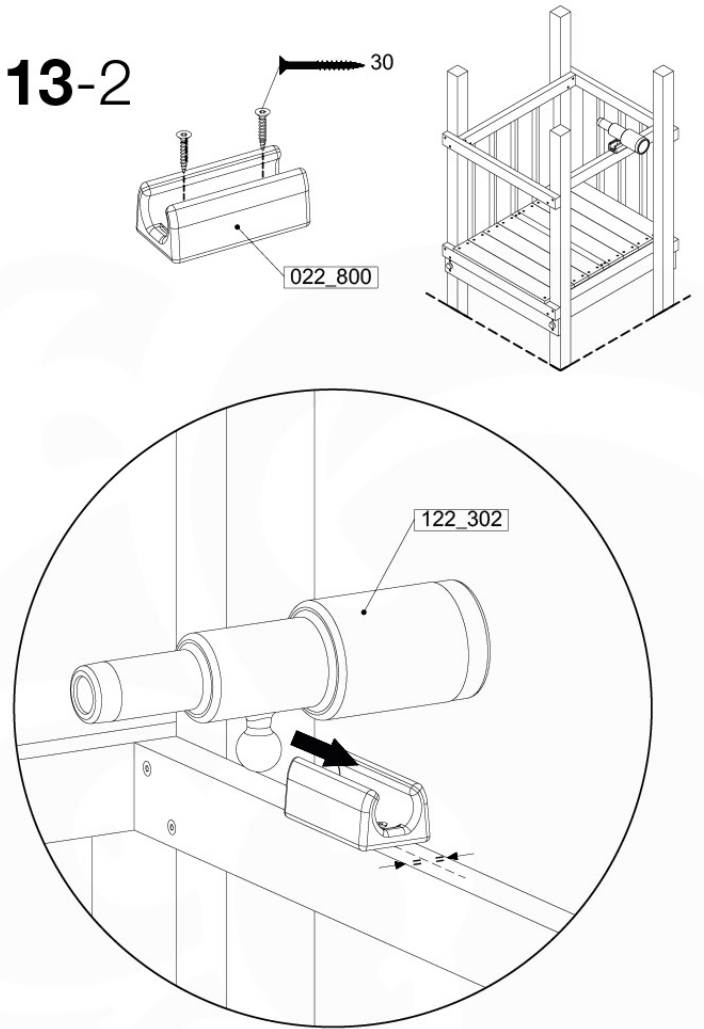

13-2

Accessory set - P03 - 18-11-2020 - v3