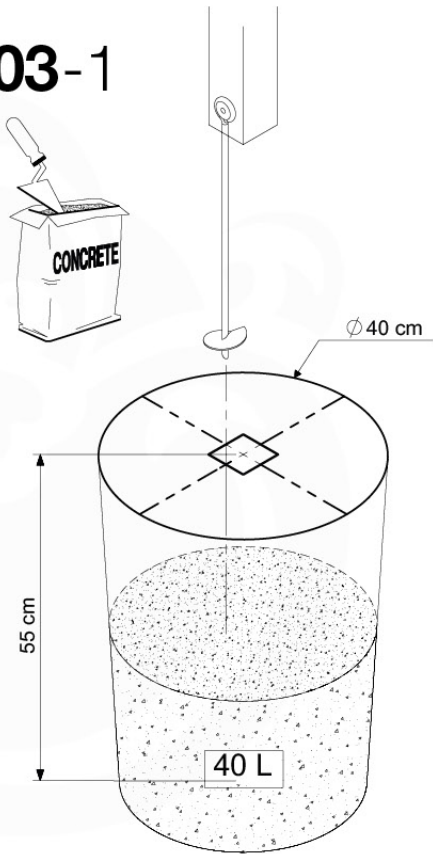

03 Playground Foundation

FD05

03-1